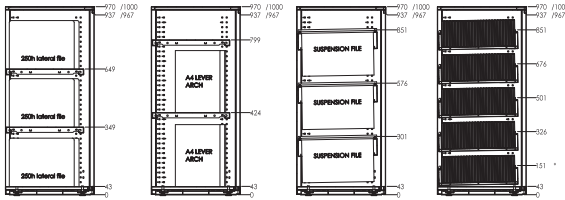

Storage capacity

Below are diagrams showing the achievable number of storage levels for the four most typical storage applications used for Tambour door cabinets:

- A4 Lever Arch folders (315H or less), hanging files, lateral files and CDs

670H

970-1000H

1200-1275H

1650H

1980H

Dexion®, Compactus®, Ultima®, Freetrack®, Speedlock®, Keylock®, Selecta-Flo®, Spandex®, Plan-D®, Easyfit®, Precision®, Smartstore®, Kurve®, Mysite®, and Adapt® are all registered trademarks. NOV2014 DCOM0192