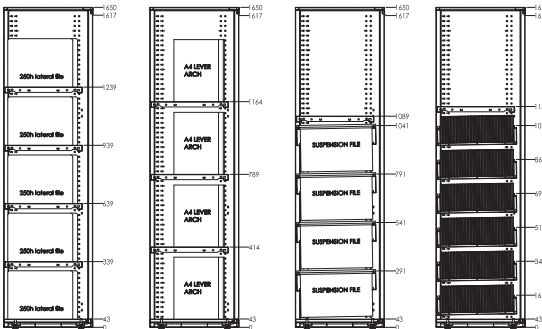

Storage capacity

Below are diagrams showing the achievable number of storage levels for the four most typical storage applications used for Tambour door cabinets:

- A4 Lever Arch folders (315H or less), hanging files, lateral files and CDs

670H

970-1000H

1200-1275H

1650H

1980H

Dexion®, Compactus®, Ultima®, Freetrack®, Speedlock®, Keylock®, Selecta-Flo®, Spandex®, Plan-D®, Easyfit®, Precision®, Smartstore®, Kurve®, Mysite®, and Adapt® are all registered trademarks. NOV2014 DCOM0192