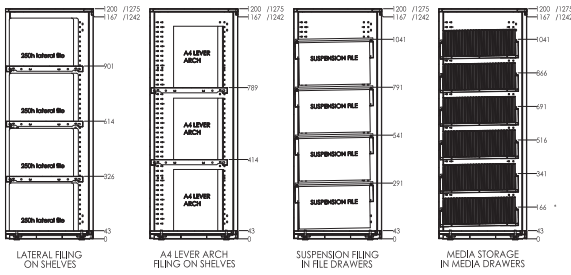

1200-1275H