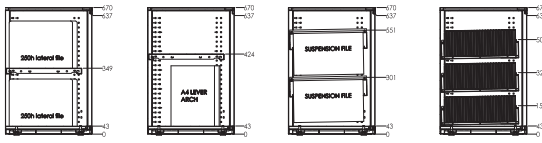

Storage capacity

Below are diagrams showing the achievable number of storage levels for the four most typical storage applications used for Tambour door cabinets:

- A4 Lever Arch folders (315H or less), hanging files, lateral files and CDs

670H