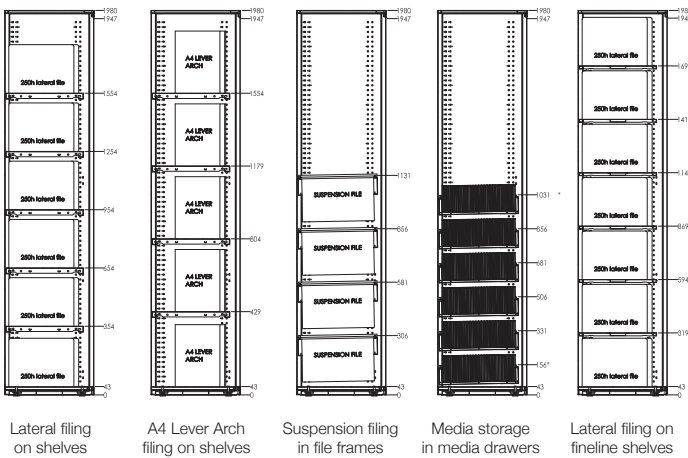

## Planter integration

Strata 2 Planter boxes are designed specifically for integration with the Strata 2 cabinet range. Planter boxes and cabinets are designed to align with standard heights in the cabinet range producing clean, consistent lines.

Please note: the recommended maximum height combination should not exceed 1430mm. The maximum height is achieved by using a 1200mm high cabinet with a standard 230mm planter box. Planter boxes accept 200mm diameter pots.

## Storage capacity

Below are diagrams showing the achievable number of storage levels for the four most typical storage applications used for Tambour door cabinets:

- A4 Lever Arch folders (315H or less), hanging files, lateral files and CDs

670H

970-1000H

1200-1275H

1650H

1980H

Dexion®, Compactus®, Ultima®, Freetrack®, Speedlock®, Keylock®, Selecta-Flo®, Spandex®, Plan-D®, Easyfit®, Precision®, Smartstore®, Kurve®, Mysite®, and Adapt® are all registered trademarks. NOV2014 DCOM0192